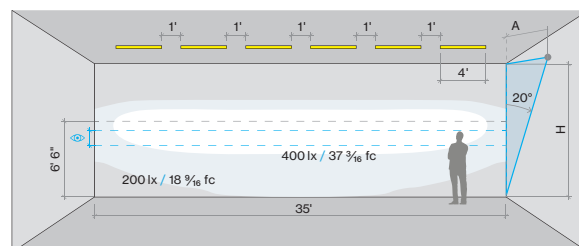

80+ 90+

1	0.86
0.96	0.84
0.95	0.82
0.91	0.78

Patterns top view

LINEAR

A	FIXTURES	CODE
48"	1 × 4' linear	0 4 F T
96"	1 × 8' linear	0 8 F T
144"	3 × 4' linear	1 2 F T

L-SHAPE INNER

A / B	FIXTURES	CODE
48" / 48"	2 × 2' linear + 1 × 2' × 2' corner	0 4 X 0 4 F T
48" / 96"	1 × 2' linear + 1 × 6' linear + 1 × 2' × 2' corner	0 4 X 0 8 F T
96" / 96"	2 × 6' linear + 1 × 2' × 2' corner	0 8 X 0 8 F T

L-SHAPE OUTER

A / B	FIXTURES	CODE
48" / 48"	2 × 2' linear + 1 × 2' × 2' corner	0 4 X 0 4 F T
48" / 96"	1 × 2' linear + 1 × 6' linear + 1 × 2' × 2' corner	0 4 X 0 8 F T
96" / 96"	2 × 6' linear + 1 × 2' × 2' corner	0 8 X 0 8 F T

LIGHT DIRECTION DIAGRAM

CODE

BEAM DISTRIBUTION

Wall to ceiling ratio

Room height	H = 9 ft
Distance to wall	A = 3 ft
Reflection factor	0.7 0.5 0.2
Maintenance factor	0.8
Eye level	4 - 5 ft

DIMENSIONS

BASO 1.5 WALL WASHER