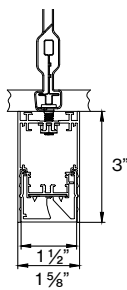

M DIMENSIONS IN INCH

Linear 2' 24IN
 CS Linear 4' 48IN
 CS Linear 6' 72IN
 CS Linear 8' 96IN
 Linear custom ###IN
 L-Shape ###X###IN
 U-Shape ###X###X###IN
 □-Shape ###X###IN

N CERTIFICATION (optional)

Red List Approved RLA

L-SHAPE OUTER

A / B	FIXTURES	CODE
48" / 48"	2 × 2' linear + 1 × 2' × 2' corner	0 4 X 0 4 F T
48" / 96"	1 × 2' linear + 1 × 6' linear + 1 × 2' × 2' corner	0 4 X 0 8 F T
96" / 96"	2 × 6' linear + 1 × 2' × 2' corner	0 8 X 0 8 F T

LIGHT DIRECTION DIAGRAM

CODE

BEAM DISTRIBUTION

Wall to ceiling ratio

Room height	H = 9 ft
Distance to wall	A = 3 ft
Reflection factor	0.7 0.5 0.2
Maintenance factor	0.8
Eye level	4 - 5 ft

DIMENSIONS

BASO 1.5 WALL WASHER

CEILING direct

PENDANT direct

BASO 1.5 WALL WASH SPECIALITY MOUNTING

SURFACE
in-line ACT TBAR

SURFACE
in-line ACT SLOT

SURFACE
ACT center tile

PENDANT
ACT TBAR

PENDANT
in-line ACT SLOT