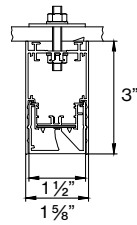

BASO mounting instructions

Get access to the BASO 1.5 mounting instructions faster by scanning the QR code.

<https://www.basolighting.com/resources/mounting-instructions/baso>