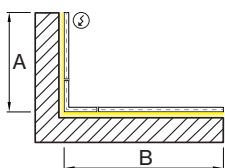

M DIMENSIONS IN INCH

Linear 2' 24IN
 CS Linear 4' 48IN
 CS Linear 6' 72IN
 CS Linear 8' 96IN
 Linear custom ###IN
 L-Shape ###X###IN
 U-Shape ###X###X###IN
 □-Shape ###X###IN

N CERTIFICATION (optional)

Red List Approved RLA

80+ 90+

1	0.86
0.96	0.84
0.95	0.82
0.91	0.78

Patterns top view

LINEAR

A	FIXTURES	CODE
48"	1 × 4' linear	0 4 F T
96"	1 × 8' linear	0 8 F T
144"	3 × 4' linear	1 2 F T

L-SHAPE INNER

A / B	FIXTURES	CODE
48" / 48"	2 × 2' linear + 1 × 2' × 2' corner	0 4 X 0 4 F T
48" / 96"	1 × 2' linear + 1 × 6' linear + 1 × 2' × 2' corner	0 4 X 0 8 F T
96" / 96"	2 × 6' linear + 1 × 2' × 2' corner	0 8 X 0 8 F T

L-SHAPE OUTER

A / B	FIXTURES	CODE
48" / 48"	2 × 2' linear + 1 × 2' × 2' corner	0 4 X 0 4 F T
48" / 96"	1 × 2' linear + 1 × 6' linear + 1 × 2' × 2' corner	0 4 X 0 8 F T
96" / 96"	2 × 6' linear + 1 × 2' × 2' corner	0 8 X 0 8 F T