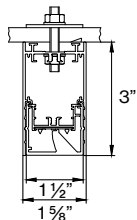

M DIMENSIONS IN INCH

Linear 2' 24IN
 CS Linear 4' 48IN
 CS Linear 6' 72IN
 CS Linear 8' 96IN
 Linear custom ###IN
 L-Shape ###X###IN
 U-Shape ###X###X###IN
 □-Shape ###X###IN

N CERTIFICATION (optional)

Red List Approved RLA

L-SHAPE OUTER

A / B	FIXTURES	CODE
48" / 48"	2 × 2' linear + 1 × 2' × 2' corner	0 4 X 0 4 F T
48" / 96"	1 × 2' linear + 1 × 6' linear + 1 × 2' × 2' corner	0 4 X 0 8 F T
96" / 96"	2 × 6' linear + 1 × 2' × 2' corner	0 8 X 0 8 F T

LIGHT DIRECTION DIAGRAM

CODE

BEAM DISTRIBUTION

Wall to ceiling ratio

Room height	H = 9 ft
Distance to wall	A = 3 ft
Reflection factor	0.7 0.5 0.2
Maintenance factor	0.8
Eye level	4 - 5 ft

DIMENSIONS

BASO 1.5 WALL WASHER

CEILING direct

PENDANT direct

BASO 1.5 WALL WASH SPECIALITY MOUNTING

SURFACE
in-line ACT TBAR

SURFACE
in-line ACT SLOT

SURFACE
ACT center tile

PENDANT
ACT TBAR

PENDANT
in-line ACT SLOT