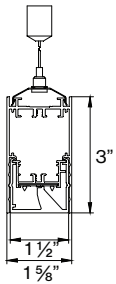

PENDANT direct