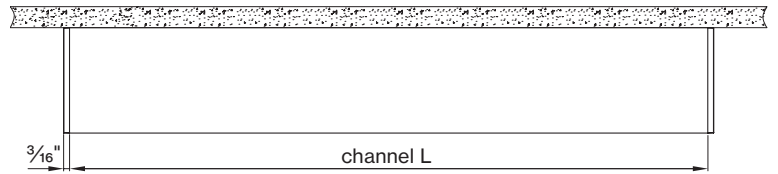

DIMENSIONS

BASO 1.5 WALL WASHER

CEILING direct

PENDANT direct