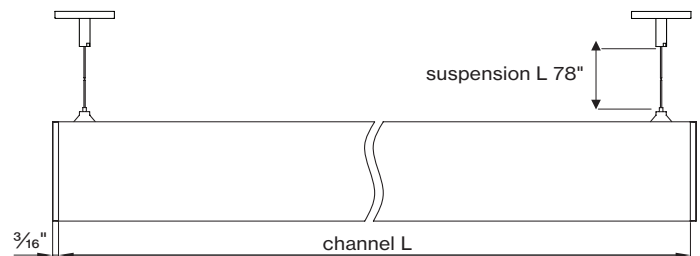

PENDANT
ACT TBAR

PENDANT
in-line ACT SLOT

PENDANT
ACT center tile