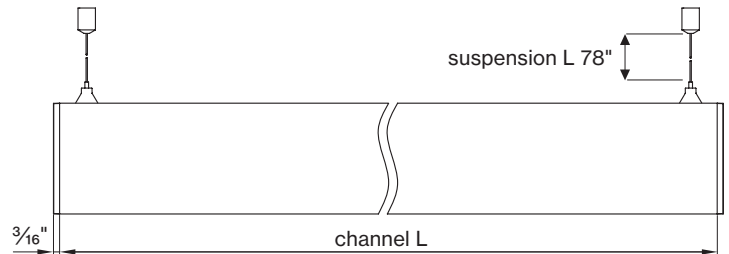

BASO 1.5 WALL WASH SPECIALITY MOUNTING

SURFACE
in-line ACT TBAR

SURFACE
in-line ACT SLOT

SURFACE
ACT center tile