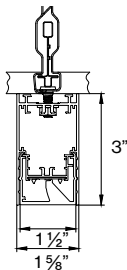

M DIMENSIONS IN INCH

Linear 2' 24IN
 CS Linear 4' 48IN
 CS Linear 6' 72IN
 CS Linear 8' 96IN
 Linear custom ###IN
 L-Shape ###X###IN
 U-Shape ###X###X###IN
 □-Shape ###X###IN

N CERTIFICATION (optional)

Red List Approved RLA

L-SHAPE OUTER

A / B	FIXTURES	CODE
48" / 48"	2 × 2' linear + 1 × 2' × 2' corner	0 4 X 0 4 F T
48" / 96"	1 × 2' linear + 1 × 6' linear + 1 × 2' × 2' corner	0 4 X 0 8 F T
96" / 96"	2 × 6' linear + 1 × 2' × 2' corner	0 8 X 0 8 F T

LIGHT DIRECTION DIAGRAM

CODE

BEAM DISTRIBUTION

Wall to ceiling ratio

Room height	H = 9 ft
Distance to wall	A = 3 ft
Reflection factor	0.7 0.5 0.2
Maintenance factor	0.8
Eye level	4 - 5 ft

DIMENSIONS

BASO 1.5 WALL WASHER

CEILING direct

PENDANT direct

BASO 1.5 WALL WASH SPECIALITY MOUNTING

SURFACE
in-line ACT TBAR

SURFACE
in-line ACT SLOT

SURFACE
ACT center tile

PENDANT
ACT TBAR

PENDANT
in-line ACT SLOT