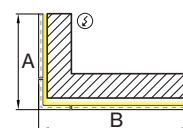

M DIMENSIONS IN INCH

Linear 2' 24IN
 CS Linear 4' 48IN
 CS Linear 6' 72IN
 CS Linear 8' 96IN
 Linear custom ###IN
 L-Shape ###X###IN
 U-Shape ###X###X###IN
 □-Shape ###X###IN

N CERTIFICATION (optional)

Red List Approved RLA

80+ 90+

1	0.86
0.96	0.84
0.95	0.82
0.91	0.78

Patterns top view

LINEAR

A	FIXTURES	CODE
48"	1 × 4' linear	0 4 F T
96"	1 × 8' linear	0 8 F T
144"	3 × 4' linear	1 2 F T

L-SHAPE INNER

A / B	FIXTURES	CODE
48" / 48"	2 × 2' linear + 1 × 2' × 2' corner	0 4 X 0 4 F T
48" / 96"	1 × 2' linear + 1 × 6' linear + 1 × 2' × 2' corner	0 4 X 0 8 F T
96" / 96"	2 × 6' linear + 1 × 2' × 2' corner	0 8 X 0 8 F T

L-SHAPE OUTER

A / B	FIXTURES	CODE
48" / 48"	2 × 2' linear + 1 × 2' × 2' corner	0 4 X 0 4 F T
48" / 96"	1 × 2' linear + 1 × 6' linear + 1 × 2' × 2' corner	0 4 X 0 8 F T
96" / 96"	2 × 6' linear + 1 × 2' × 2' corner	0 8 X 0 8 F T