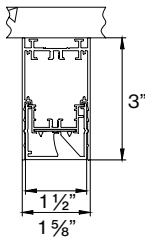

DIMENSIONS

BASO 1.5 WALL WASHER

CEILING direct