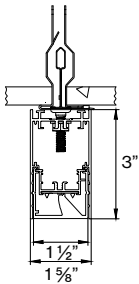

M DIMENSIONS IN INCH

Linear 2' 24IN
 CS Linear 4' 48IN
 CS Linear 6' 72IN
 CS Linear 8' 96IN
 Linear custom ###IN
 L-Shape ###X###IN
 U-Shape ###X###X###IN
 □-Shape ###X###IN

N CERTIFICATION (optional)

Red List Approved RLA

L-SHAPE OUTER

A / B	FIXTURES	CODE
48" / 48"	2 × 2' linear + 1 × 2' × 2' corner	0 4 X 0 4 F T
48" / 96"	1 × 2' linear + 1 × 6' linear + 1 × 2' × 2' corner	0 4 X 0 8 F T
96" / 96"	2 × 6' linear + 1 × 2' × 2' corner	0 8 X 0 8 F T

LIGHT DIRECTION DIAGRAM

CODE

BEAM DISTRIBUTION

Wall to ceiling ratio

Room height	H = 9 ft
Distance to wall	A = 3 ft
Reflection factor	0.7 0.5 0.2
Maintenance factor	0.8
Eye level	4 - 5 ft

DIMENSIONS

BASO 1.5 WALL WASHER

CEILING direct

PENDANT direct

BASO 1.5 WALL WASH SPECIALITY MOUNTING

SURFACE
in-line ACT TBAR

SURFACE
in-line ACT SLOT

SURFACE
ACT center tile

PENDANT
ACT TBAR

PENDANT
in-line ACT SLOT