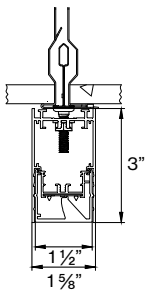

M DIMENSIONS IN INCH

Linear 2' 24IN
 CS Linear 4' 48IN
 CS Linear 6' 72IN
 CS Linear 8' 96IN
 Linear custom ###IN
 L-Shape ###X###IN
 U-Shape ###X###X###IN
 □-Shape ###X###IN

N CERTIFICATION (optional)

Red List Approved RLA

L-SHAPE OUTER

A / B	FIXTURES	CODE
48" / 48"	2 × 2' linear + 1 × 2' × 2' corner	0 4 X 0 4 F T
48" / 96"	1 × 2' linear + 1 × 6' linear + 1 × 2' × 2' corner	0 4 X 0 8 F T
96" / 96"	2 × 6' linear + 1 × 2' × 2' corner	0 8 X 0 8 F T

LIGHT DIRECTION DIAGRAM

CODE

BEAM DISTRIBUTION

Wall to ceiling ratio

Room height	H = 9 ft
Distance to wall	A = 3 ft
Reflection factor	0.7 0.5 0.2
Maintenance factor	0.8
Eye level	4 - 5 ft

DIMENSIONS

BASO 1.5 WALL WASHER

CEILING direct

PENDANT direct

BASO 1.5 WALL WASH SPECIALITY MOUNTING

SURFACE
in-line ACT TBAR

SURFACE
in-line ACT SLOT

SURFACE
ACT center tile

PENDANT
ACT TBAR

PENDANT
in-line ACT SLOT