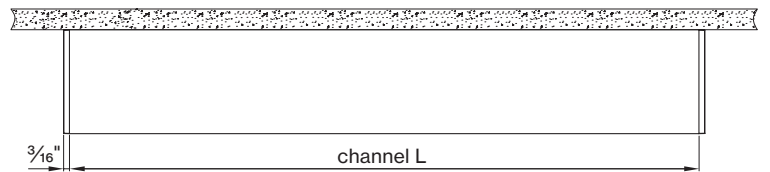

LIGHT DIRECTION DIAGRAM

CODE

BEAM DISTRIBUTION

Wall to ceiling ratio

Room height	H = 9 ft
Distance to wall	A = 3 ft
Reflection factor	0.7 0.5 0.2
Maintenance factor	0.8
Eye level	4 - 5 ft

DIMENSIONS

BASO 1.5 WALL WASHER

CEILING direct

PENDANT direct

BASO 1.5 WALL WASH SPECIALITY MOUNTING

SURFACE
in-line ACT TBAR

SURFACE
in-line ACT SLOT

SURFACE
ACT center tile

PENDANT
ACT TBAR

PENDANT
in-line ACT SLOT